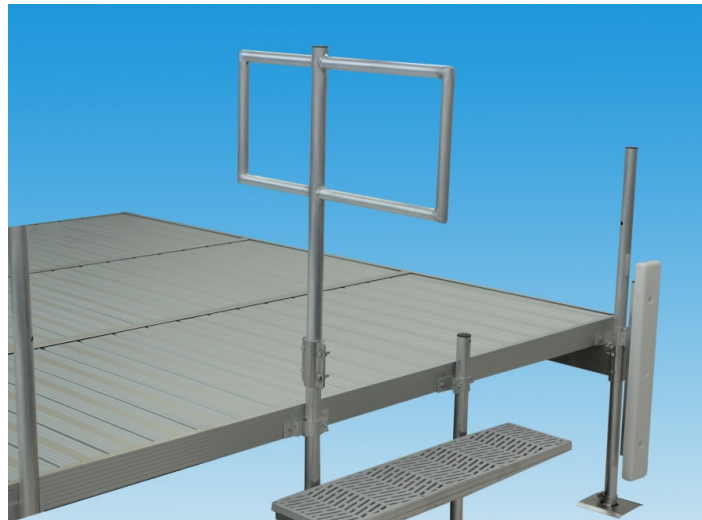

Safety Rails and Assist Rails

FEATURES

SAFETY RAILS

- Provide a Safety Barrier
- Provide a Hand Rail for Additional Stability
- Lengths up to 10ft

ASSIST RAILS

- Mounts to any 2in Post
- Provides Assistance On/Off the Boat
- Provides Assistance In/Out of the Water
- Provides a Steady Rail to Grasp Wherever You Want It!