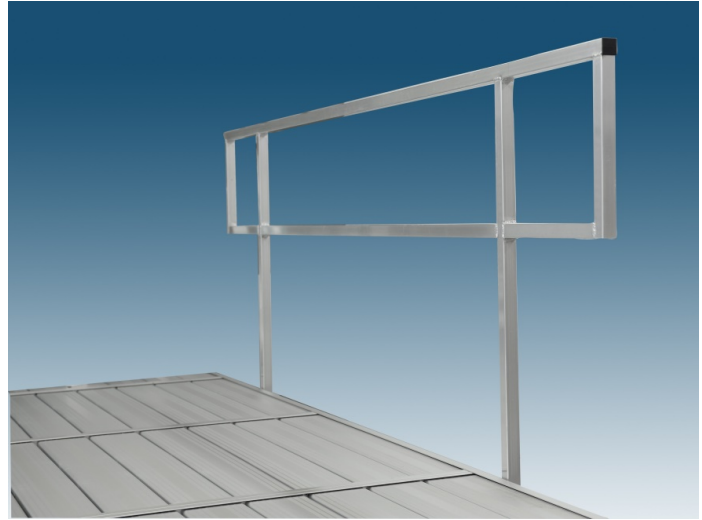

Safety Rails and Assist Rails

FEATURES

SAFETY RAILS

- Provide a Safety Barrier
- Provide a Hand Rail for Additional Stability
- Lengths up to 10ft

ASSIST RAILS

- Mounts to any 2in Post
- Provides Assistance On/Off the Boat
- Provides Assistance In/Out of the Water
- Provides a Steady Rail to Grasp Wherever You Want It!