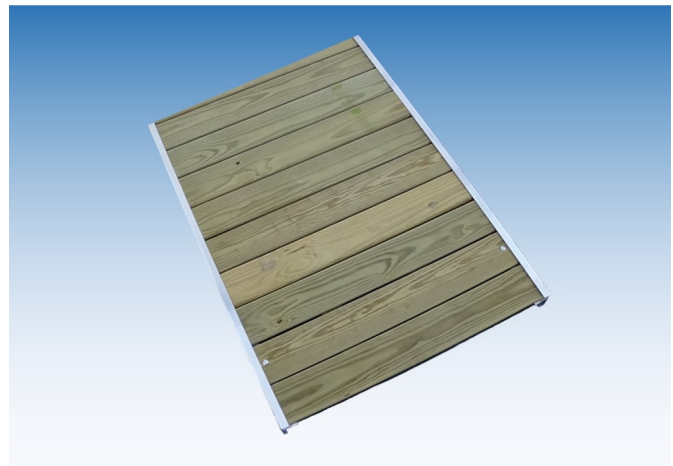

## Cedar & Treated Wood Aluminum Dock

### FEATURES

- Traditional Look
- Low Cost
- Comfortable Surface Temp
- Sizes
  - ✓ 3ft x 10ft and 4ft x 10ft
  - ✓ Custom
- Easily Construct Platforms, T-Shaped and L-Shaped Dock

Hart Fabrication, Inc.  
890 E. Chicago Road  
Quincy, MI 49082  
517.617.7349  
ahart@hartfab.com