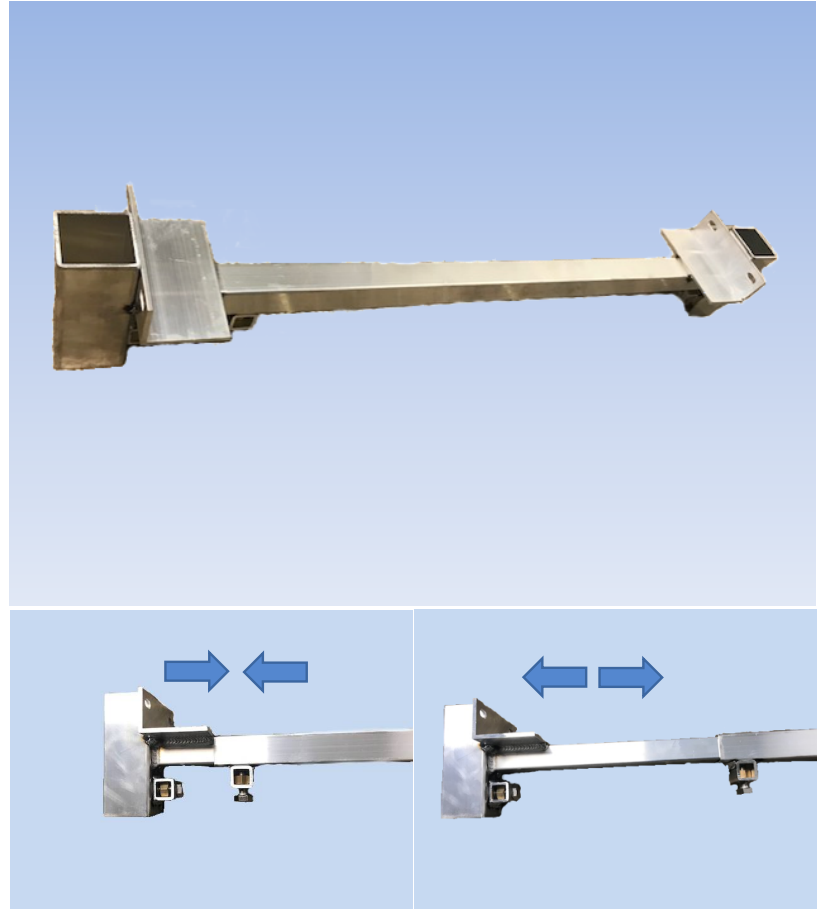

"All-in-One" Adjustable Crossarm

FEATURES

- Includes Brackets and Clamps for Securing Dock and Posts. No need to "Piece it Together"
- Square Sockets to minimize binding on round posts.
- Tighten and loosen one screw to adjust width from 3ft to 4ft.
- One screw clamping to post
- Quick and Easy Installation and Removal; Especially when combined with Our Post Sockets.